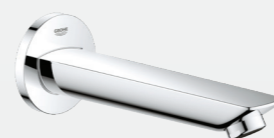

Description	Codes	MOT's & Warranty
BauCosmopolitan Bath Spout Wall mounted. GROHE StarLight chrome finish. Mousseur. Projection 171 mm. Male thread 1/2".	G-13255001 4005176556722