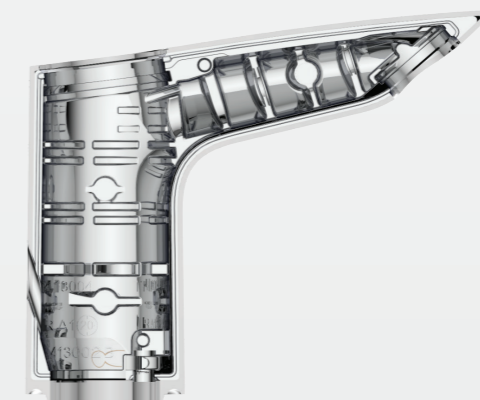

GROHE ZERO
NICKEL AND LEADFREE
WATER WAYS

NO WATER SPLASHING
WITH THE GROHE
BAUCERAMIC RANGE

INCREASED COMFORT
INDEX TO NEW
MODERN DESIGN

ANGLED MOUSSEUR
FOR MORE SPACE IN
THE BASIN

FUTURE

GROHE Engineered
PRECISION AND EFFICIENT
PRODUCTION DUE TO MINIMAL
MATERIAL USAGE

NEW BAUEDGE RANGE ENHANCEMENTS

COMPACT DESIGN -
SLIMMER, SHORTER LEVER

LEVER & BODY
PERFECTLY ALIGNED

LIFT-ROD AND
PUSH OPEN POP-UP
WASTE SETS

SLIM 28 MM LONGLIFE
CERAMIC CARTRIDGE

CLEAR CUT LINES IN
100% COSMOPOLITAN
DESIGN

ANGLED MOUSSEUR FOR
MORE SPACE IN THE WASH
BASIN

INNER WATER WAYS – NO
CONTACT BETWEEN THE
WATER AND BRASS BODY.

RAPID INSTALLATION SYSTEM

Description	Codes	MOT's & Warranty
<p>BauEdge Small Basin Mixer Smooth Body</p> <p>Single hole installation. GROHE Longlife 28 mm ceramic cartridge. With temperature limiter. GROHE StarLight chrome finish. GROHE Zero separated inner water ways- lead and nickel free within the faucet. Mousseur 12.5 l/min. Rapid installation system. Smooth body. Flexible connection hoses 1/2" BSP.</p>	<p>G-32858001 4005176556296</p>	

Description	Codes	MOT's & Warranty
<p>BauEdge Small Basin Mixer with Pop-up Waste Set</p> <p>Single hole installation. GROHE Longlife 28 mm ceramic cartridge. With temperature limiter. GROHE StarLight chrome finish. GROHE Zero separated inner water ways - lead and nickel free within the faucet. Mousseur 12.5 l/min. Rapid installation system. Plastic pop-up waste set 1". Flexible connection hoses 1/2" BSP.</p>	<p>G-32819001 4005176556234</p>	