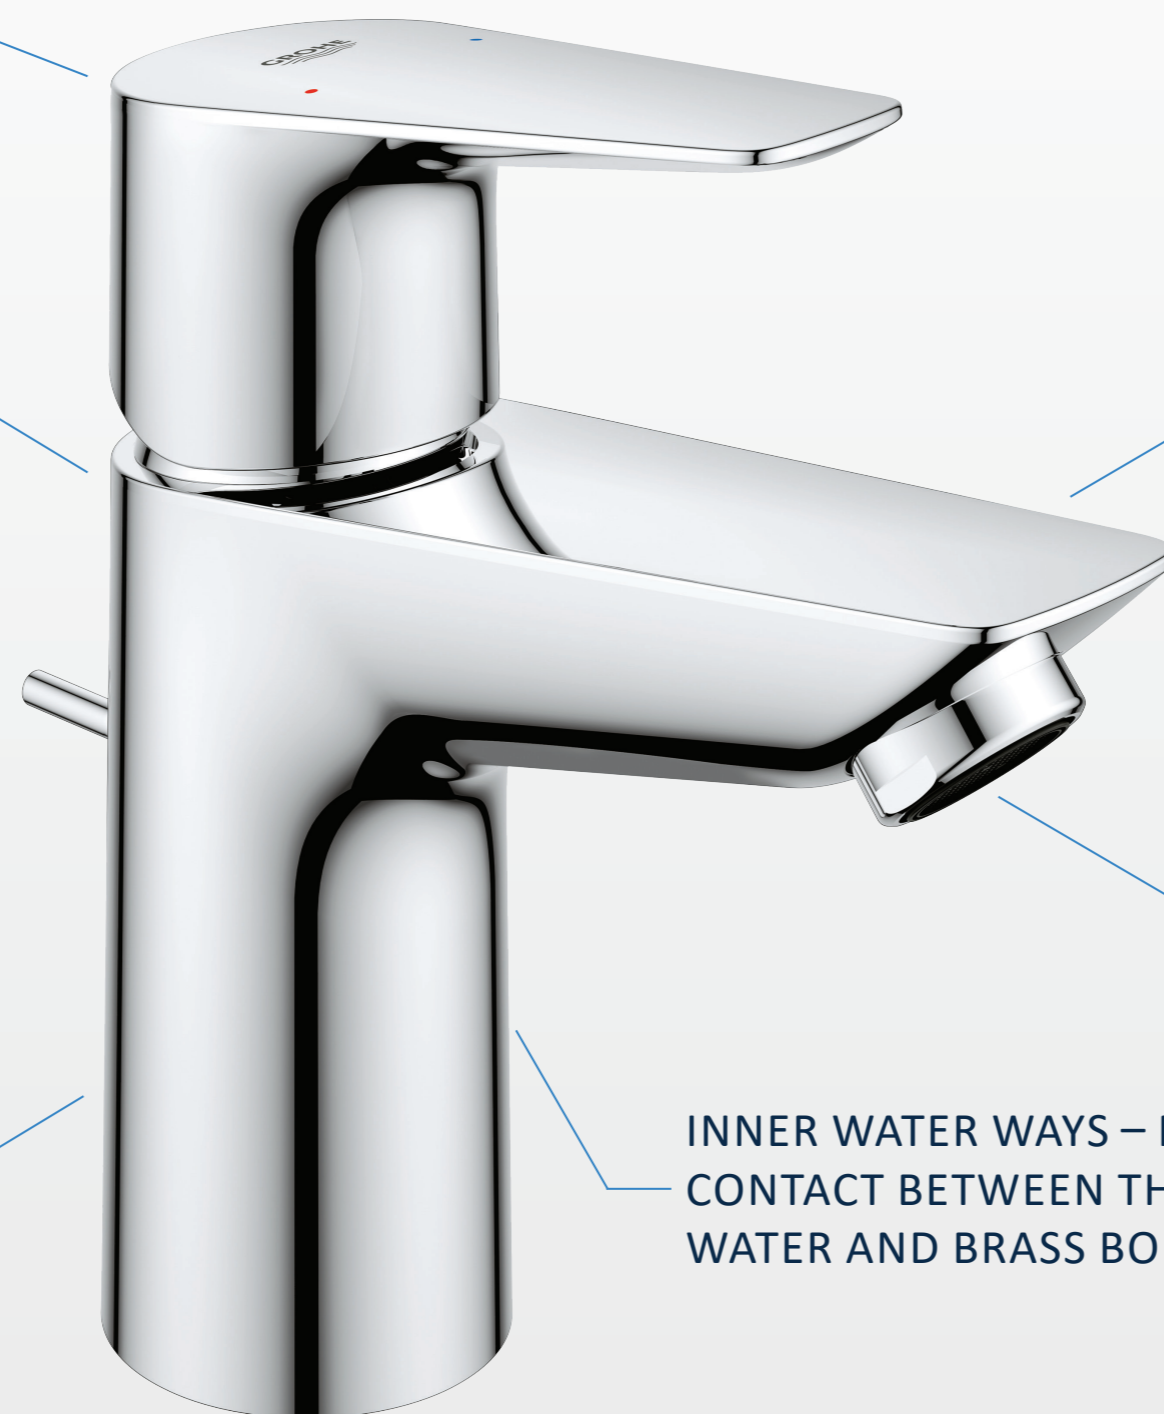

NEW BAUEDGE RANGE ENHANCEMENTS

COMPACT DESIGN -
SLIMMER, SHORTER LEVER

LEVER & BODY
PERFECTLY ALIGNED

LIFT-ROD AND
PUSH OPEN POP-UP
WASTE SETS

SLIM 28 MM LONGLIFE
CERAMIC CARTRIDGE

CLEAR CUT LINES IN
100% COSMOPOLITAN
DESIGN

ANGLED MOUSSEUR FOR
MORE SPACE IN THE WASH
BASIN

INNER WATER WAYS – NO
CONTACT BETWEEN THE
WATER AND BRASS BODY.

RAPID INSTALLATION SYSTEM

Description	Codes	MOT's & Warranty
<p>BauEdge Small Basin Mixer Smooth Body</p> <p>Single hole installation. GROHE Longlife 28 mm ceramic cartridge. With temperature limiter. GROHE StarLight chrome finish. GROHE Zero separated inner water ways- lead and nickel free within the faucet. Mousseur 12.5 l/min. Rapid installation system. Smooth body. Flexible connection hoses 1/2" BSP.</p>	<p>G-32858001 4005176556296</p>	

Description	Codes	MOT's & Warranty
<p>BauEdge Small Basin Mixer with Pop-up Waste Set</p> <p>Single hole installation. GROHE Longlife 28 mm ceramic cartridge. With temperature limiter. GROHE StarLight chrome finish. GROHE Zero separated inner water ways - lead and nickel free within the faucet. Mousseur 12.5 l/min. Rapid installation system. Plastic pop-up waste set 1". Flexible connection hoses 1/2" BSP.</p>	<p>G-32819001 4005176556234</p>	

Description	Codes	MOT's & Warranty
<p>Raised Basin Mixer</p> <p>For free-standing basins. GROHE Longlife 28 mm ceramic cartridge. With temperature limiter. GROHE StarLight chrome finish. GROHE Zero separated inner water ways - lead and nickel free within the faucet. Mousseur 12.5 l/min. Rapid installation system. Smooth body. Flexible connection hoses 1/2" BSP.</p>	<p>G-32860001 4005176556432</p>	